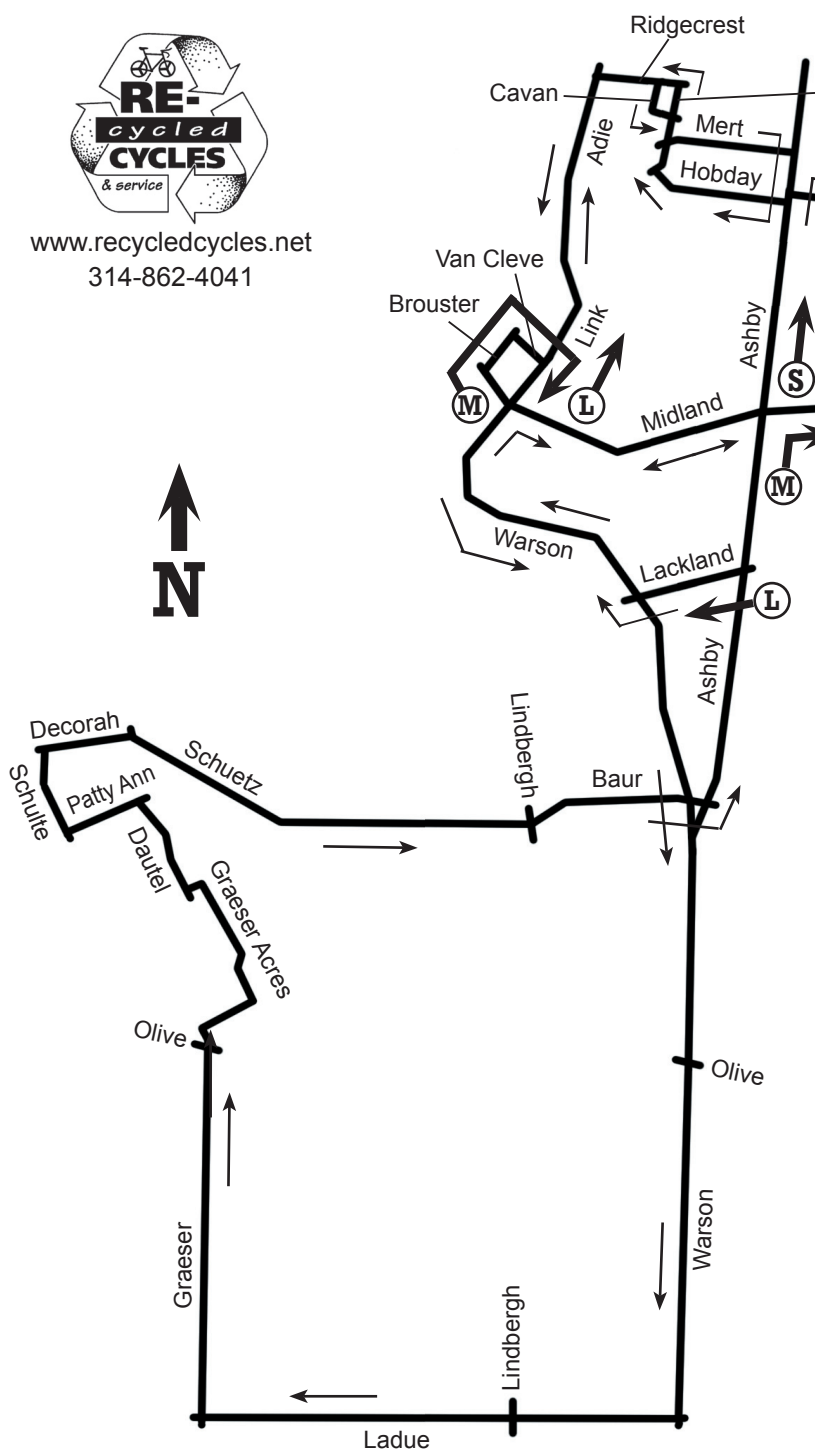

# WEDNESDAY RIDE

March 22-Sept. 26, 2017

## University City

Ride starts promptly at 6:00 p.m.  
Please park on north end of synagogue parking lot.

- (S) Short Route, 16.5 Miles**  
Take Midland to Ashby, turn right to Breckenridge loop, return via Midland
- (M) Medium Route, 26 Miles**  
Take Midland past Link, turn right on Brouster and go south on Link and Warson for full south loop, return via Ashby and Midland
- (L) Long Route, 31.5 Miles**  
Take Midland to Link, turn right to north loop (via Hobday), go south on Link and Warson for full south loop, turn left on Lackland, turn right on Warson and return to Link before return on Midland